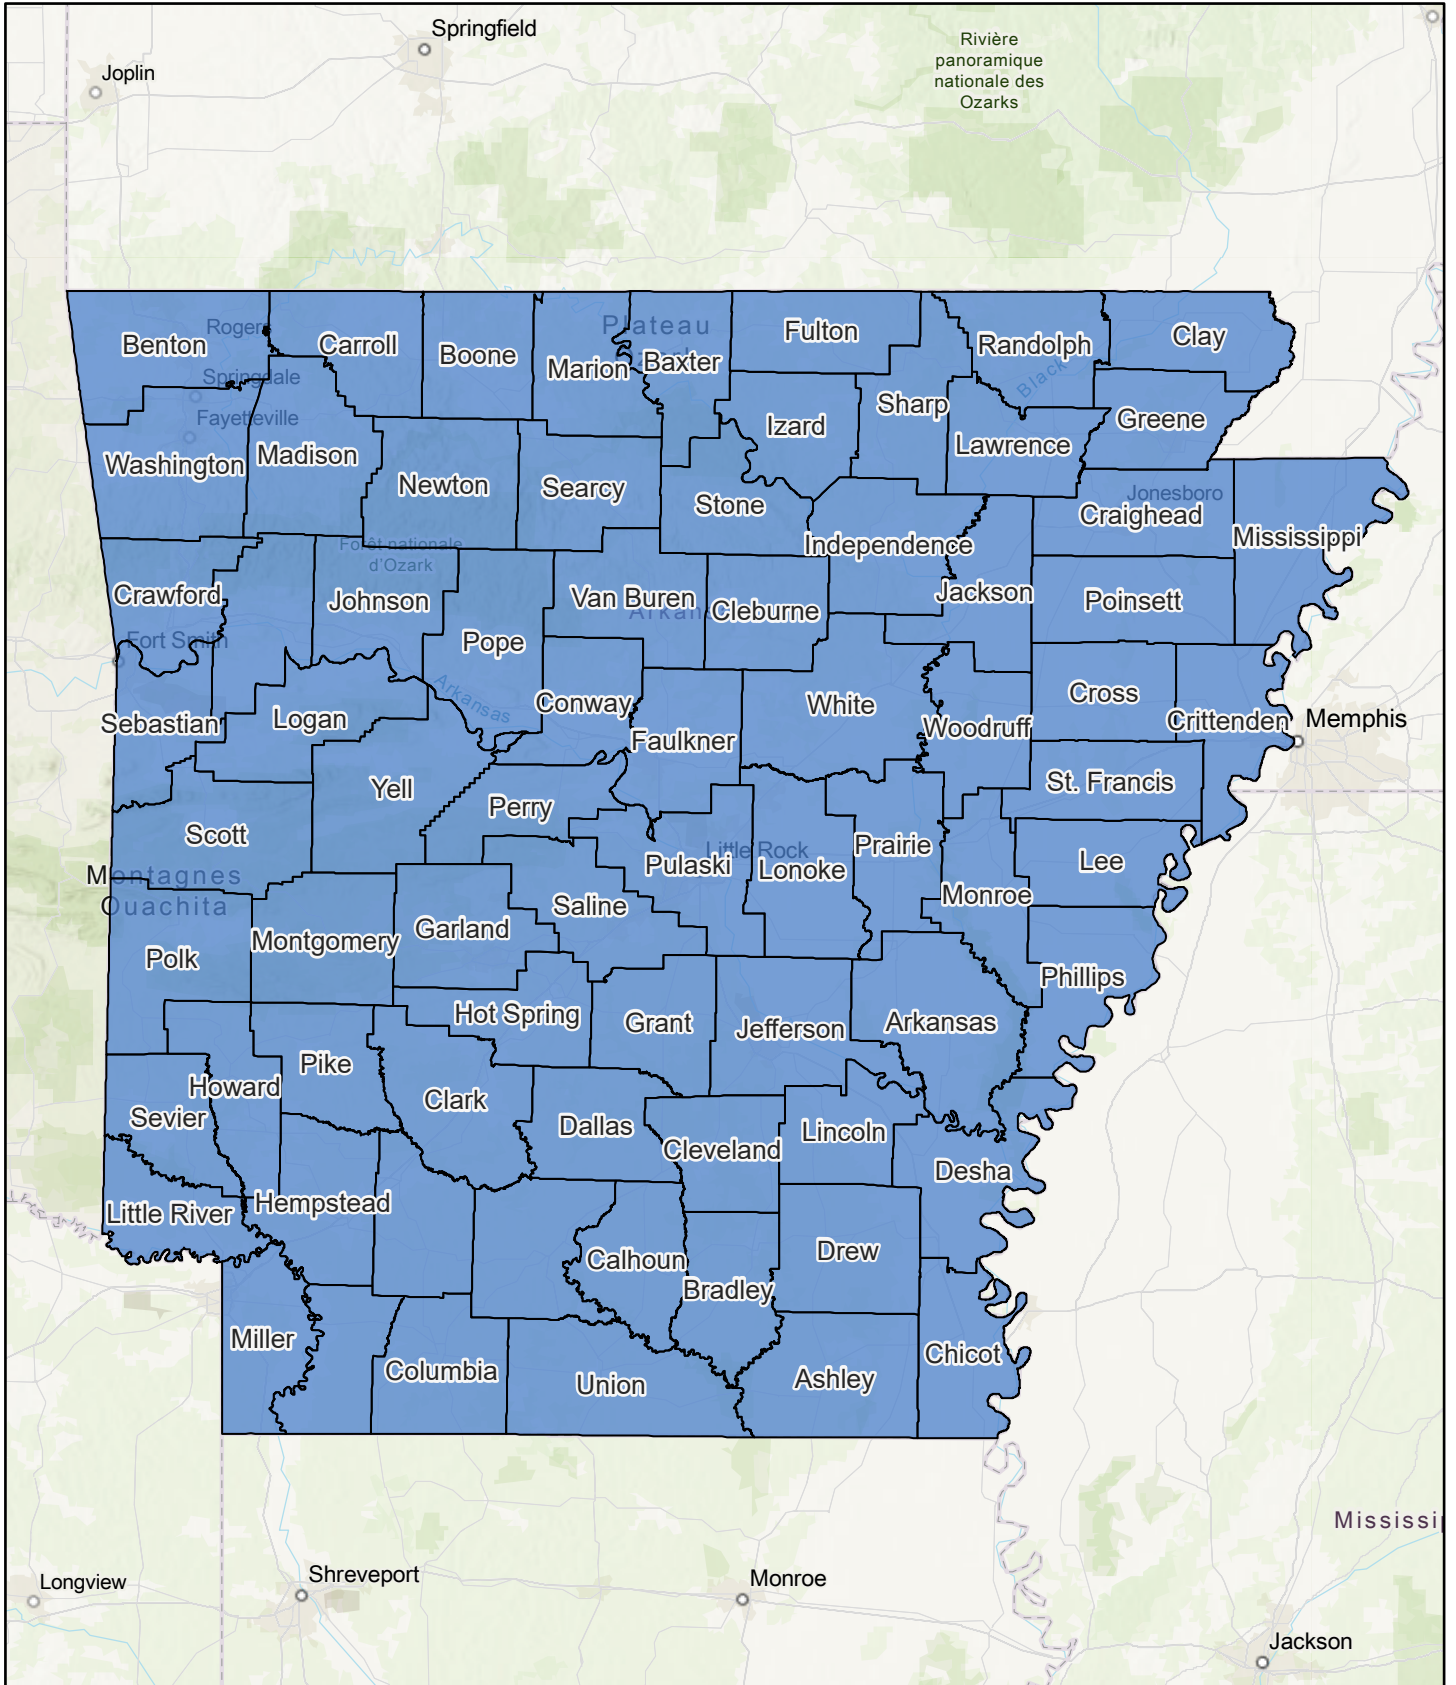

Arkansas county map

28/10/2024

 Arkansas Counties

World Hillshade

County of Pulaski, AR, Esri, TomTom, Garmin, FAO, NOAA, USGS, EPA, NPS, USFWS, Esri, USGS